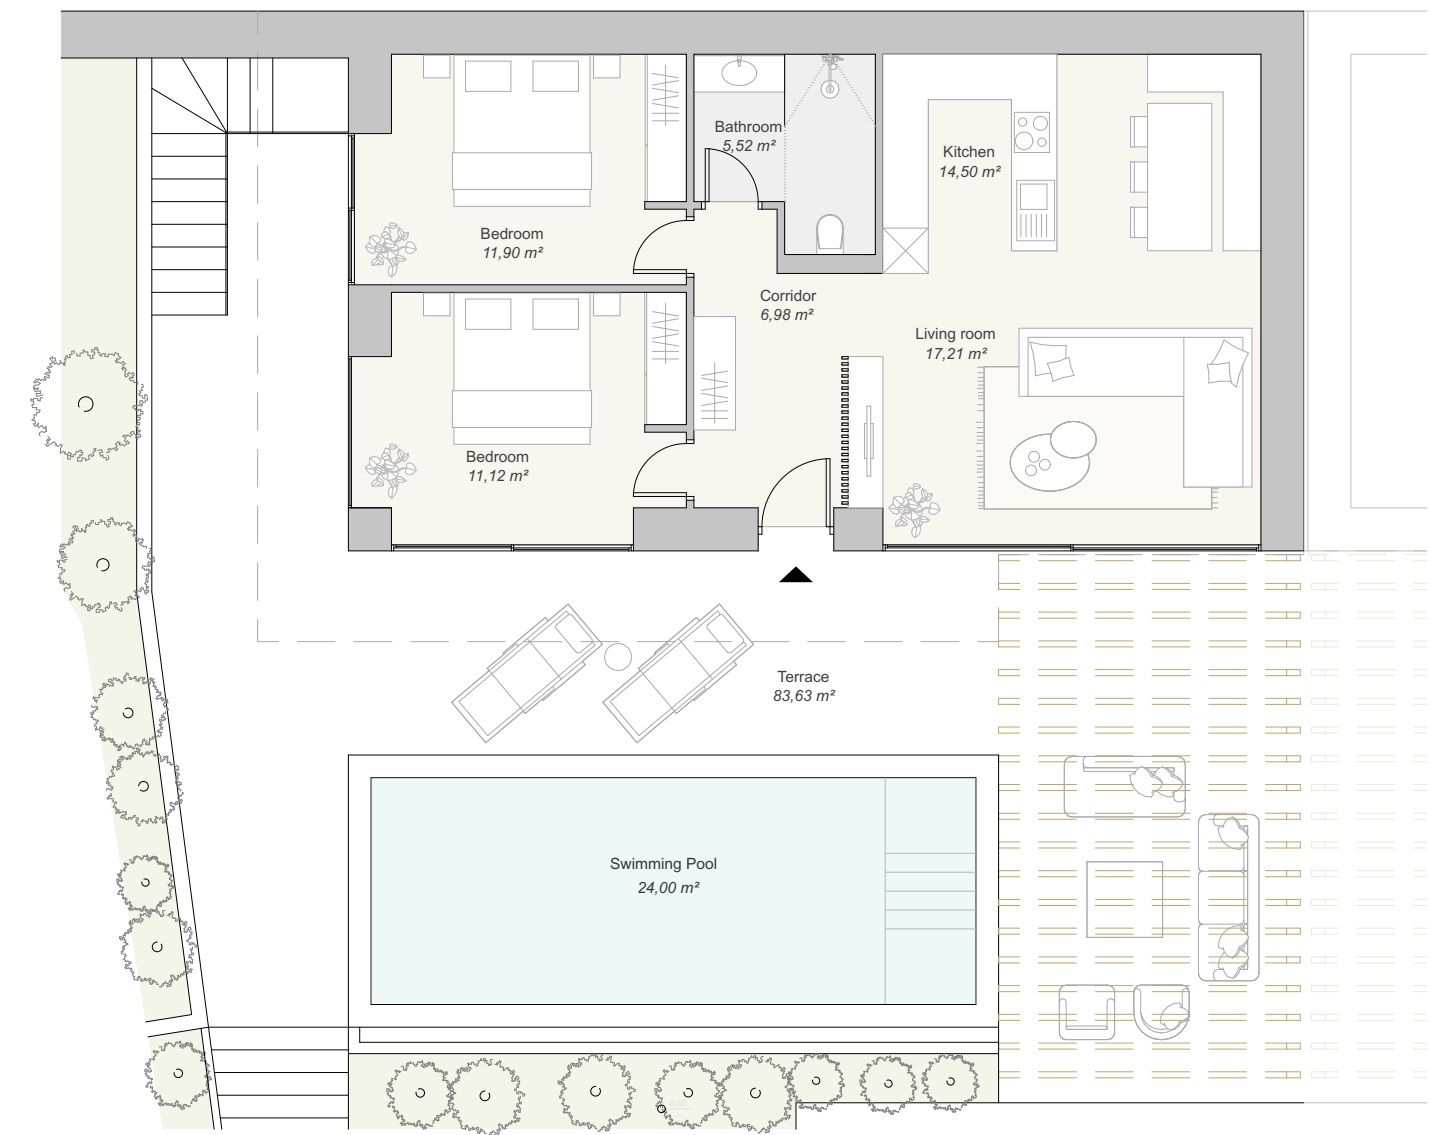

# OLIVE GARDEN

## Villa 2

Living space	Property	Terrace space
120 m <sup>2</sup>	333 m <sup>2</sup>	84 m <sup>2</sup>

Site plan

Basement

Groundfloor