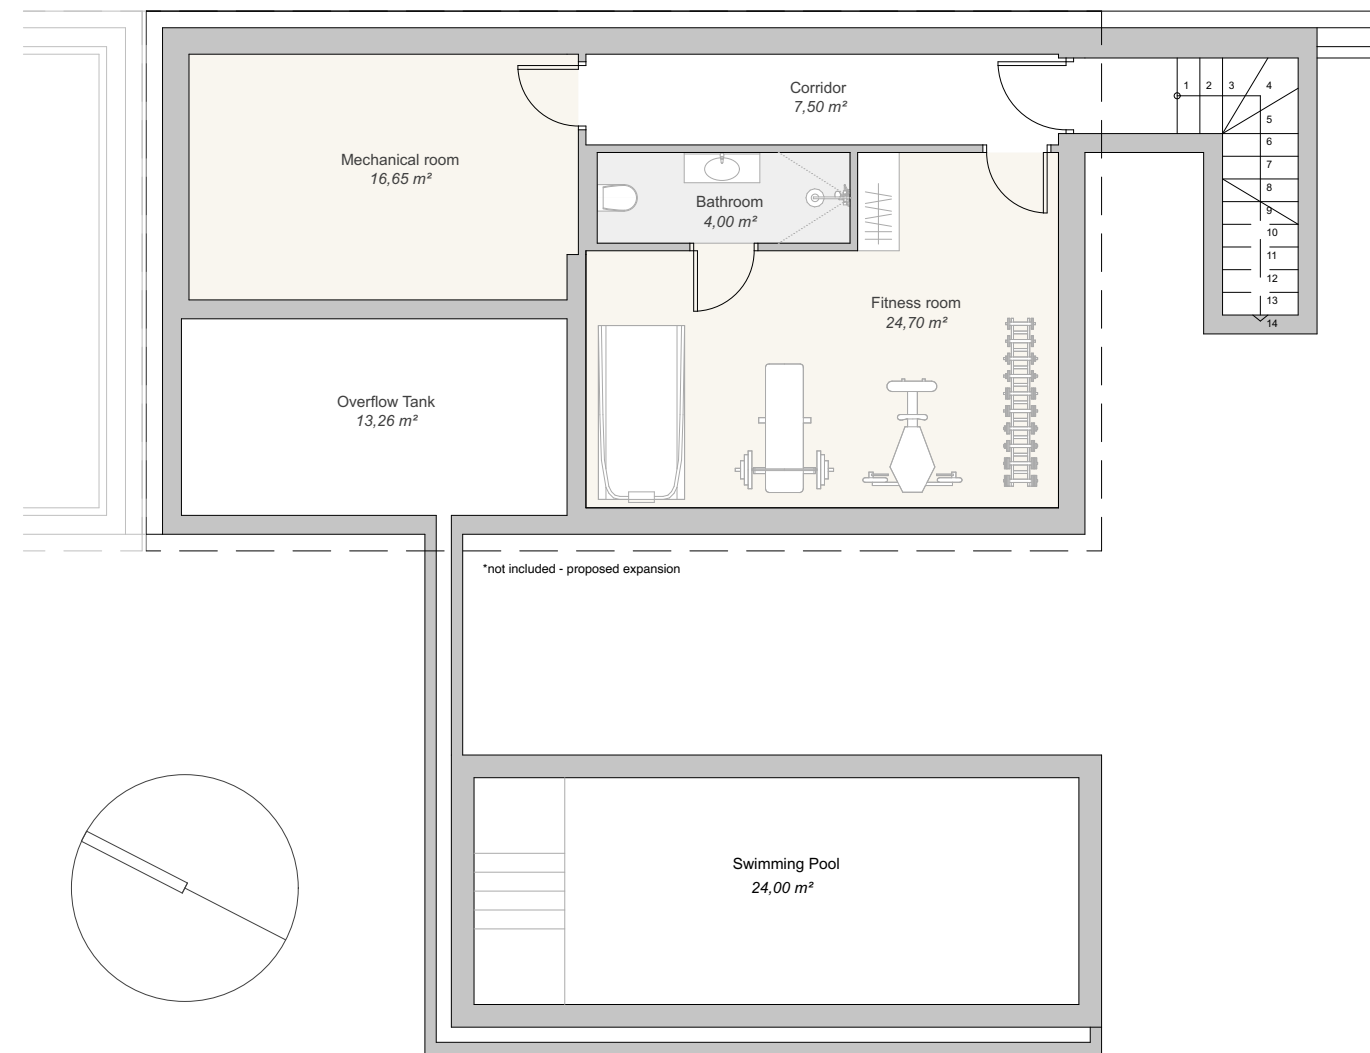

OLIVE GARDEN

Villa 1

Living space	Property	Terrace space
120 m ²	258 m ²	84 m ²

Site plan

Basement

Groundfloor