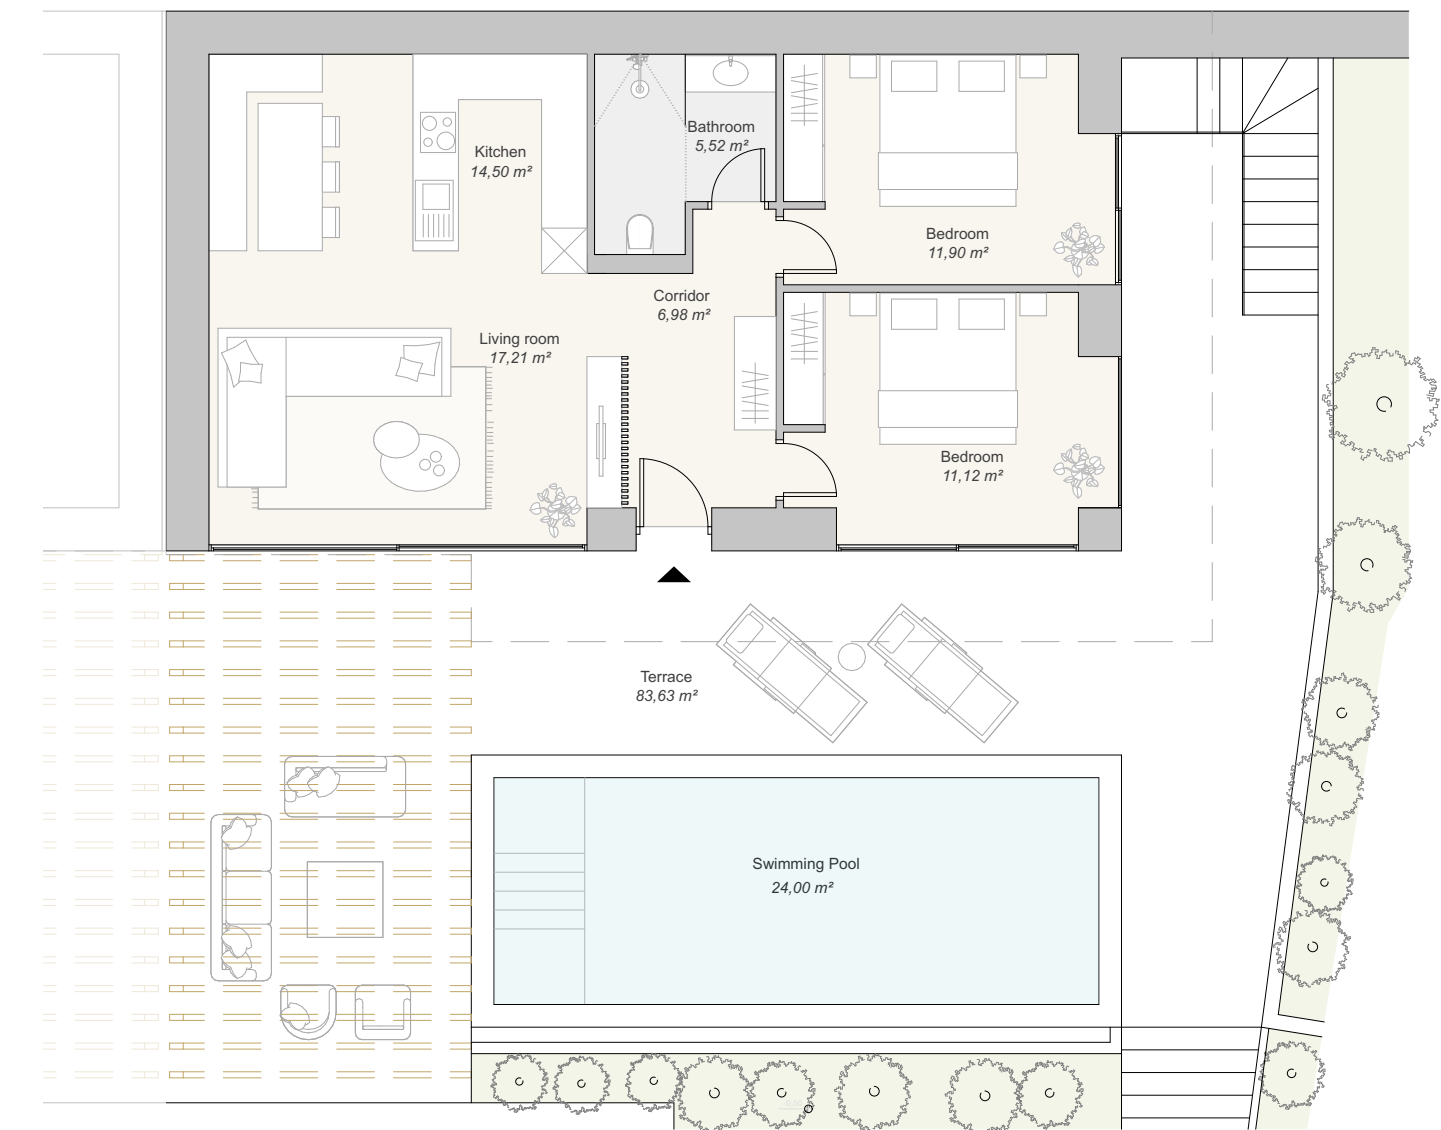

OLIVE GARDEN

Villa 1

Living space	Property	Terrace space
120 m ²	258 m ²	84 m ²

Site plan

Basement

Groundfloor